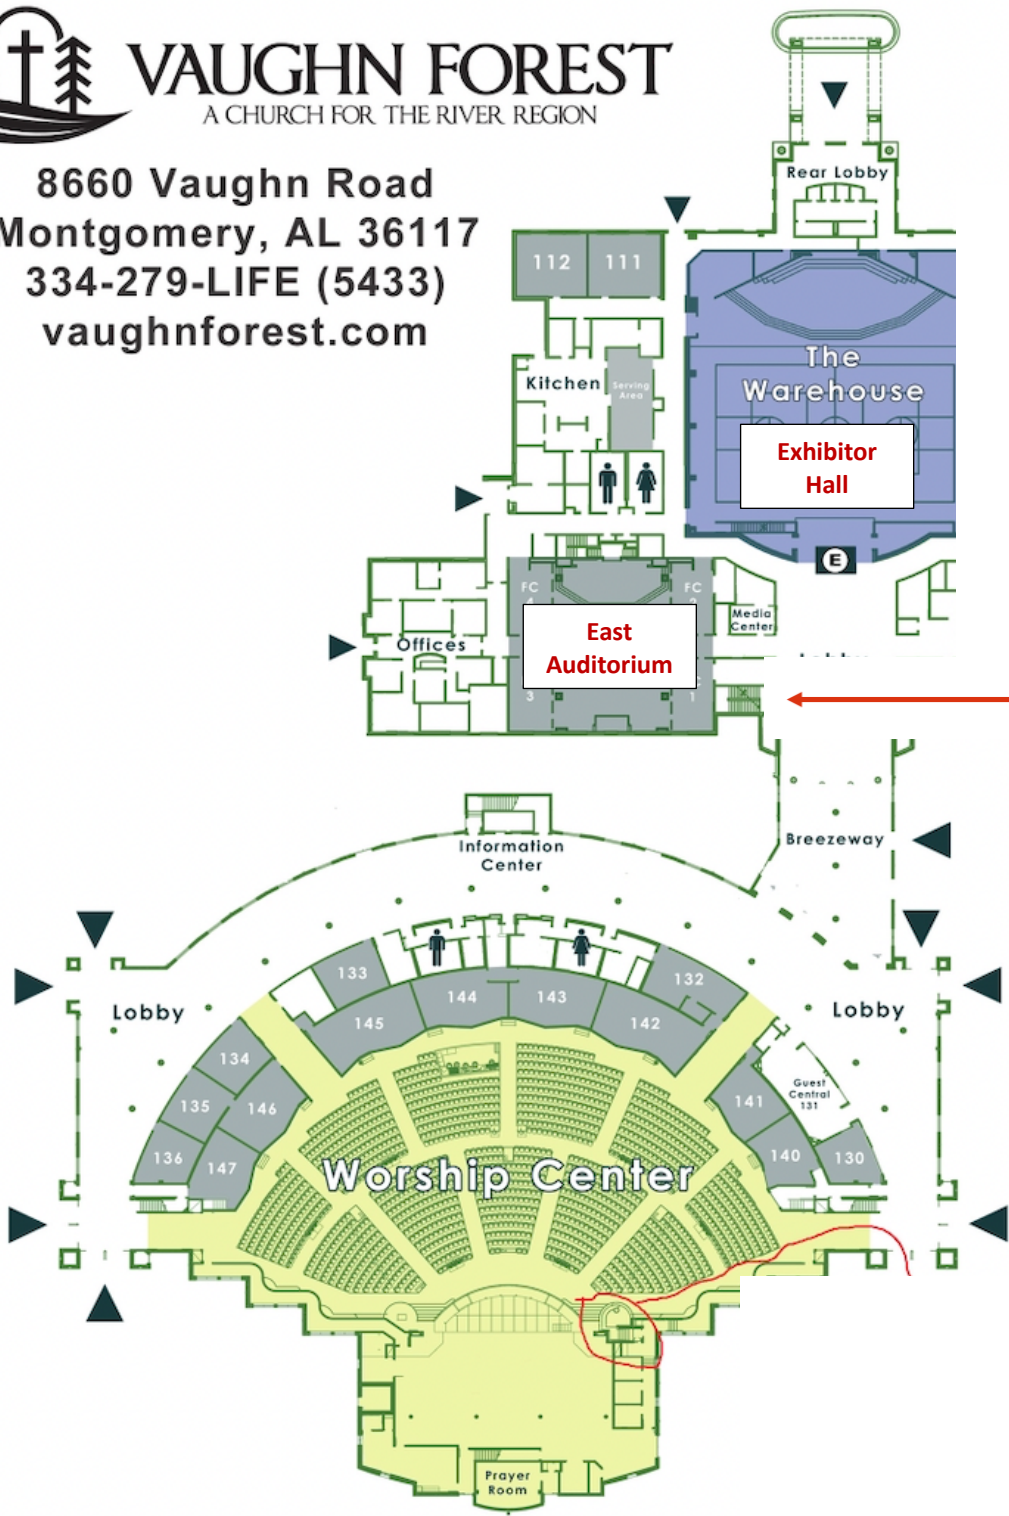

VAUGHN FOREST

A CHURCH FOR THE RIVER REGION

8660 Vaughn Road
Montgomery, AL 36117
334-279-LIFE (5433)
vaughnforest.com

Entrance to 200's Rooms

- Adults
- High School
- Preschool
- Children
- ⓔ Elevator
- ♂ ♀ Restrooms
- ▶ Entrance

Ground Floor

Second Floor